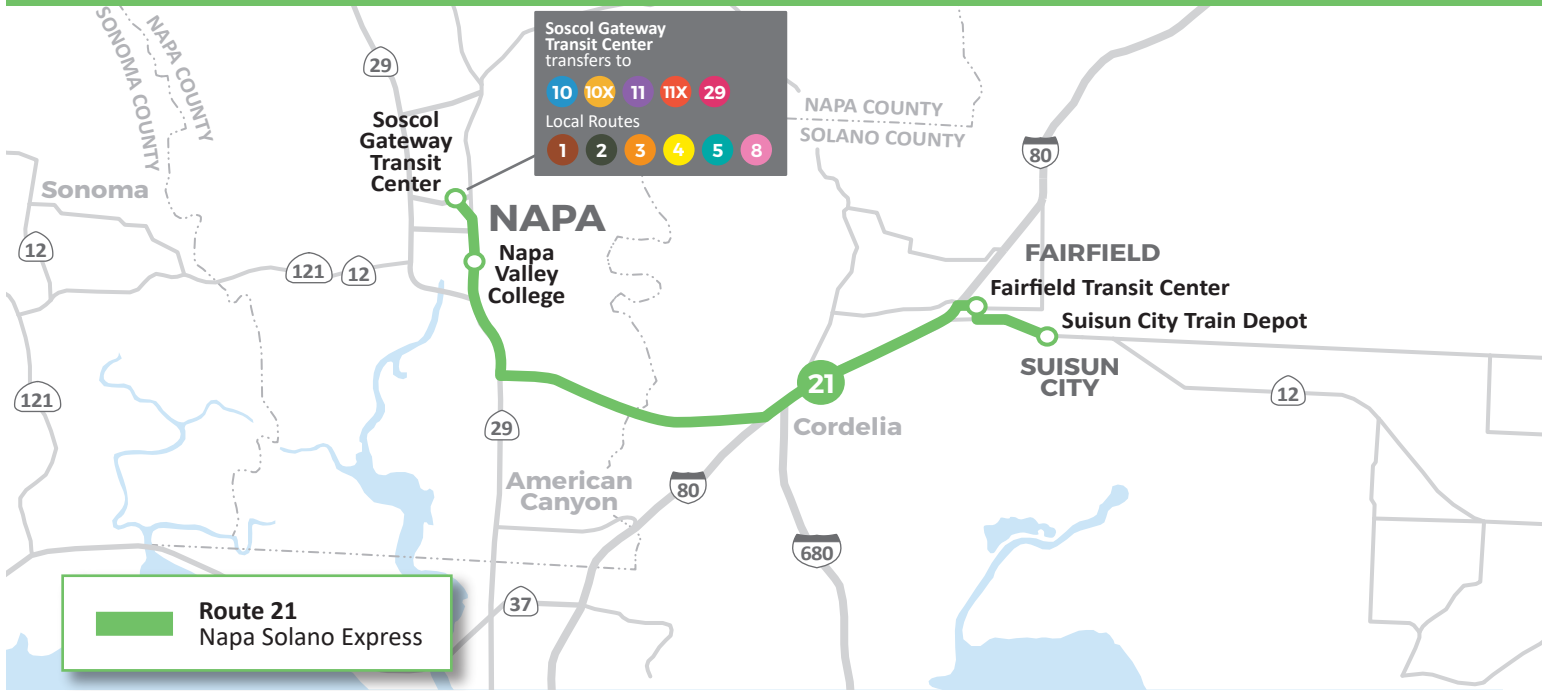

Route 21 Napa Solano Express

Route 21 Napa Solano Express (Westbound | Oeste)

	Suisun City Train Depot	Fairfield Transportation Center	Napa Valley College	Socol Gateway Transit Center	
Weekday Entre Semana	6:45	6:54	7:22	7:32	Weekday Entre Semana
	7:45	7:54	8:22	8:32	
	8:45	8:54	9:22	9:32	
	9:45	9:54	10:22	10:32	
	10:45	10:54	11:22	11:32	
	11:45	11:54	12:22	12:32	
	12:45	12:54	1:22	1:32	
	1:45	1:54	2:22	2:32	
	2:45	2:54	3:22	3:32	
	3:45	3:54	4:22	4:32	
	4:45	4:54	5:22	5:32	
	5:45	5:54	6:22	6:32	
	6:45	6:54		7:31	

pm times in **bold**
 pm tiempo en **obscuro**

Route 21 Napa Solano Express (Eastbound | Este)

	Socol Gateway Transit Center	Napa Valley College	Fairfield Transportation Center	Suisun City Train Depot	
Weekday Entre Semana	6:30		7:00	7:11	Weekday Entre Semana
	7:45		8:15	8:26	
	8:45	8:54	9:24	9:35	
	9:45	9:54	10:24	10:35	
	10:45	10:54	11:24	11:35	
	11:45	11:54	12:24	12:35	
	12:45	12:54	1:24	1:35	
	1:45	1:54	2:24	2:35	
	2:45	2:54	3:24	3:35	
	3:45	3:54	4:24	4:35	
	4:45	4:54	5:24	5:35	
	5:45	5:54	6:24	6:35	
	6:45	6:54	7:24	7:35	