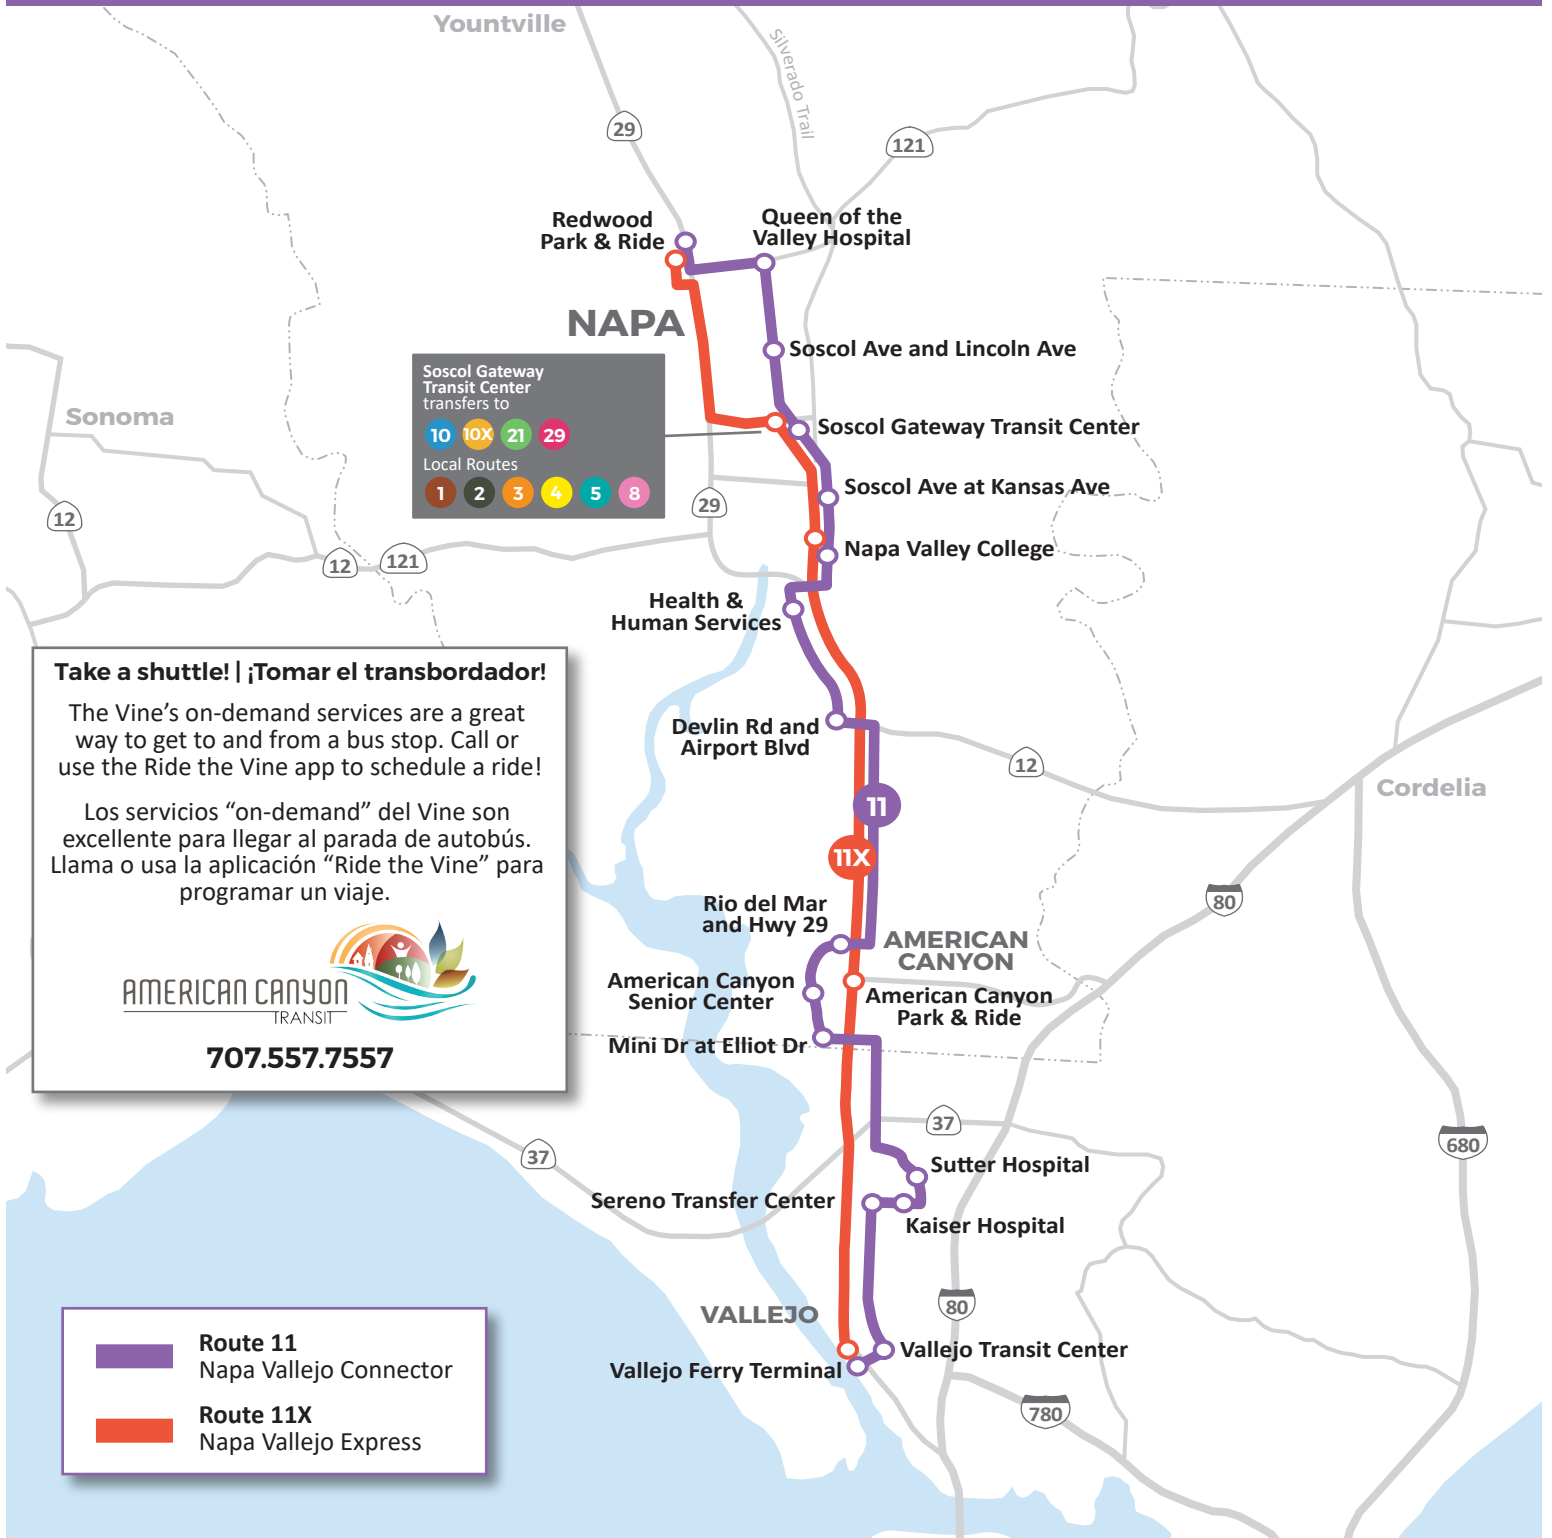

Route 11 Napa Vallejo Connector & Route 11X Napa Vallejo Express

Soscol Gateway Transit Center transfers to

- 10
- 10X
- 21
- 29

Local Routes

- 1
- 2
- 3
- 4
- 5
- 8

Take a shuttle! | ¡Tomar el transbordador!

The Vine's on-demand services are a great way to get to and from a bus stop. Call or use the Ride the Vine app to schedule a ride!

Los servicios "on-demand" del Vine son excelente para llegar al parada de autobús. Llama o usa la aplicación "Ride the Vine" para programar un viaje.

Route 11X Napa Vallejo Express (Southbound | Sur)

	Redwood Park & Ride	Soscol Gateway Transit Center	Napa Valley College	American Canyon Park & Ride	Vallejo Ferry Terminal
Weekday Entre Semana	5:25	5:36		5:56	6:15
	5:55	6:06		6:26	6:45
	6:40	6:51		7:11	7:30
	4:15	4:29	4:36	5:07	5:30
	5:25	5:39	5:46	6:17	6:40
	5:45	5:59	6:06	6:37	7:00

Route 11X Napa Vallejo Express (Northbound | Norte)

	Vallejo Ferry Terminal	American Canyon Park & Ride	Napa Valley College	Soscol Gateway Transit Center	Redwood Park & Ride
Weekday Entre Semana	6:25	6:47	7:20	7:30	7:46
	6:55	7:17	7:50	8:00	8:16
	7:45	8:07	8:40	8:50	9:06
	5:40	6:02		6:39	6:54
	6:50	7:12		7:49	8:04
	7:10	7:32		8:09	8:24